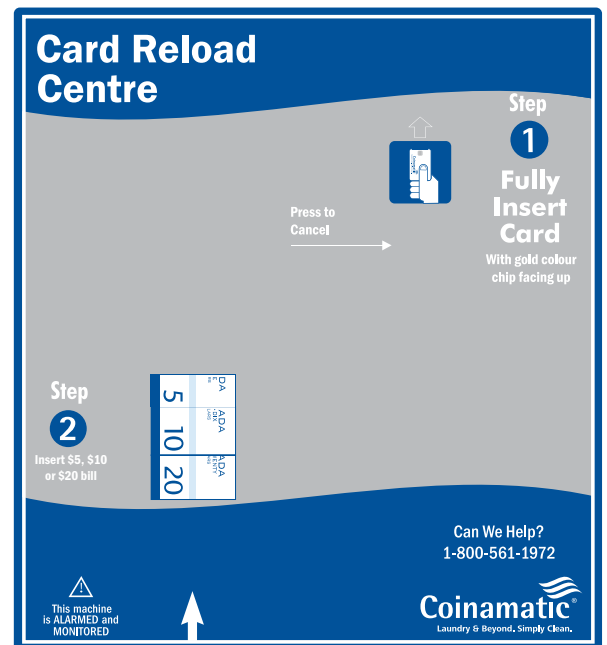

Options

MiniMate

Card Reload Centre

Our commitment to technology gives you an edge everyday!

At Coinamatic, we incorporate technologies into every aspect of our business. And every innovation is designed to improve the laundry experience for both you and your residents. The systems and amenities created by our in-house technology group raise our laundry programs well above the ordinary - and will do the same for your profits.

The MiniMate Card Reload Centre Experience

Coinamatic's smart card program can be a valuable resident amenity. Residents use a conveniently located Cash to Card Reload Centre to load their smart cards with \$5, \$10 or \$20. This value can be spent in Coinamatic activated laundry equipment.

The size of this compact unit provides easy installation in smaller settings. The tough outside exterior makes it secure and virtually tamper proof with no seams or pry points.

Features & Benefits

- Fits Anywhere - compact design available in wall mount or pedestal mount applications
- Dependable- Service issues are minimized
- Full Audit
- Enhanced Security System - includes vibration, door switch and siren
- Easy to Use - simple graphic instructions available in English or French

Options

Specifications for MiniMate Card Reload Centre & Dispenser

Model	MiniMate
Function	To conveniently purchase or load smart cards with values of \$5, \$10 or \$20
Material	Hardened steel T-Handle with Medeco security lock and anti-drill security
Display	LED scrolling - available in English and French
Audit	Fully capable with comparison of physical and electronic collections
Height	14" (335mm)
Width	12" (305mm)
Depth	7.5" (190mm)
Mounting	Wall or pedestal mounting
Currency	Accepts \$5, \$10 or \$20 Canadian bills
Security	Full security system including vibration, door switch and siren
Dispenser	Optional - holds 100 cards max.