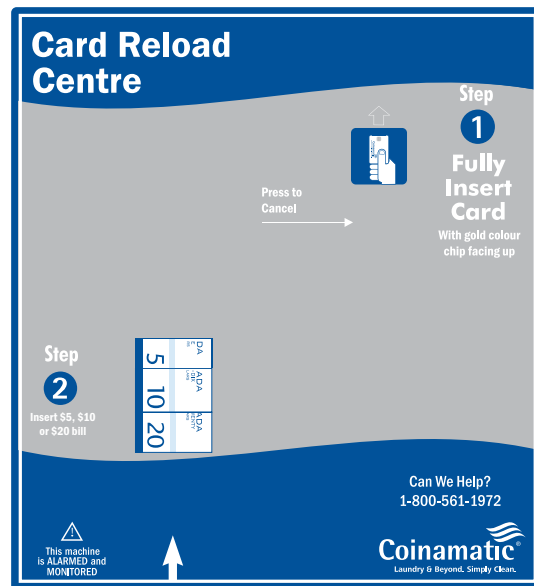

Options

Specifications for MiniMate Card Reload Centre & Dispenser

Model	MiniMate
Function	To conveniently purchase or load smart cards with values of $5, $10 or $20
Material	Hardened steel T-Handle with Medeco security lock and anti-drill security
Display	LED scrolling - available in English and French
Audit	Fully capable with comparison of physical and electronic collections
Height	14" (335mm)
Width	12" (305mm)
Depth	7.5" (190mm)
Mounting	Wall or pedestal mounting
Currency	Accepts $5, $10 or $20 Canadian bills
Security	Full security system including vibration, door switch and siren
Dispenser	Optional - holds 100 cards max.

Benefits to Building Owners

- Minimal space required for installation
- New look with neutral colours
- Safe and secure unit discourages vandalism
- User friendly graphics and instructions
- Full audit capability
- Reliable product with reduced downtime
- Minimizes card management (optional card dispenser)

Benefits to Residents

- Convenient
- No service fee
- Creates a safer laundry environment by removing coins from the laundry room
- Easy to use and purchase a card (optional)

For more information, please contact

1.877.755.5302 ■ info@coinamatic.com ■ www.coinamatic.com