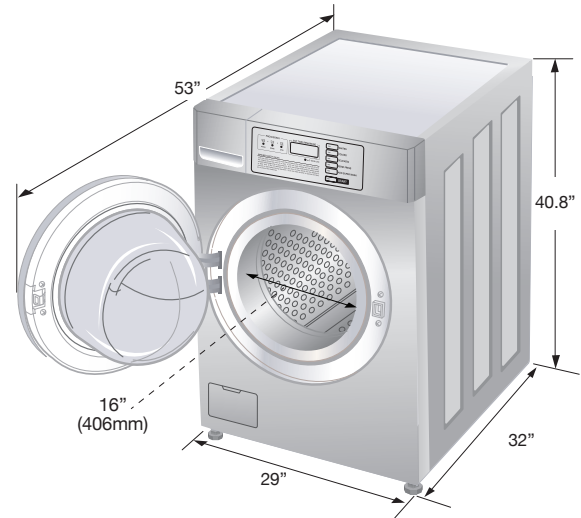

Titan Pro Washer

LG TITAN PRO WASHER

ARCHITECTURAL/MECHANICAL
PRODUCT SPECIFICATIONS

TCW2013

<i>CYLINDER</i>	
Capacity <i>lbs</i>	35
Cylinder Diameter <i>inch</i>	24
Cylinder Depth <i>inch</i>	20.4
Cylinder Volume <i>cu ft</i>	5.2
<i>DIMENSIONS & WEIGHT</i>	
Net Weight <i>lbs</i>	221.8
Crated Weight <i>lbs</i>	248
Machine Dimensions <i>inch</i> WxDxH	29 x 32 x 40.8
Machine Depth w/Door Opening <i>inch</i>	53
Shipping Dimensions <i>inch</i> WxDxH	31 x 33.3 x 44.3
<i>SPEED</i>	
Washing Speed <i>rpm</i>	46
Extract (High Speed) <i>rpm</i>	1,000
G-force	342
<i>WATER USAGE & CONNECTIONS</i>	
Water Inlets <i>inch</i>	2 @ 3/4
Drain Diameter <i>inch</i>	2
Water Consumption <i>gal</i>	- 18.5 - 22.5
<i>NOISE & CYCLE TIME</i>	
Noise Level (sound power) <i>dB</i>	< 62
Program Duration (default) <i>mins</i>	35
<i>SYSTEM & CONTROL</i>	
Inverter Direct Drive Motor	•
Drain System	BLDC
Auto Dosing Interface	•
Gyro Sensor	•
Damper	4 Friction Dampers
<i>ETERNAL FINISH</i>	
Drum	Stainless Steel Drum
<i>CONNECTIONS</i>	
Available Voltages <i>V/Hz/Ph</i>	120/60/1
PCB Fuse - Main Control Board <i>Amps</i>	12
PCB Fuse - Filter Assembly <i>Amps</i>	15
<i>HOSE</i>	
Inlet Hose <i>ft</i>	4.92
Drain Hose <i>ft</i>	6.82