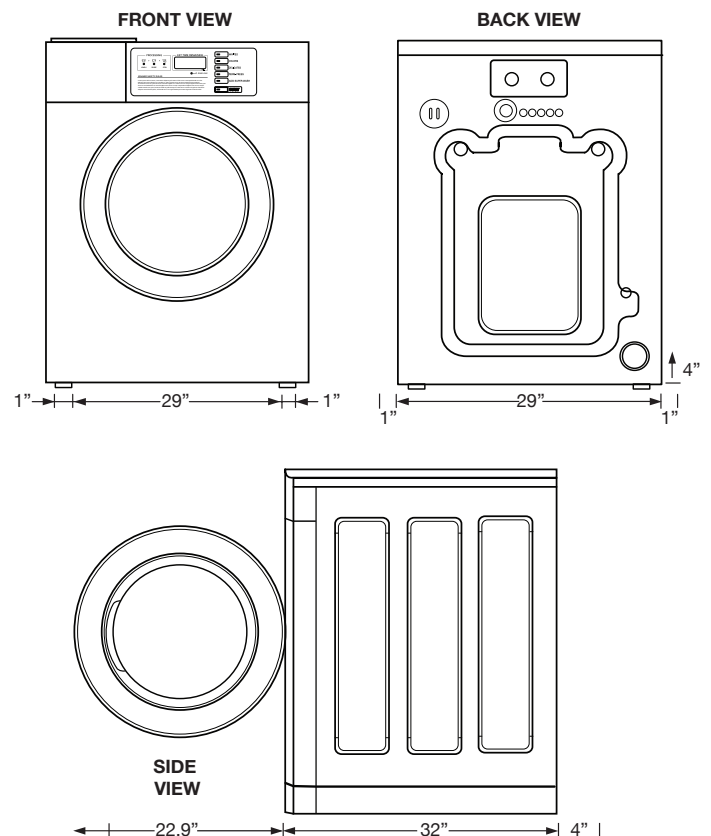

Titan Pro Washer

LG TITAN PRO WASHER

ARCHITECTURAL/MECHANICAL
PRODUCT SPECIFICATIONS

TCW2013

<i>CYLINDER</i>	
Capacity <i>lbs</i>	35
Cylinder Diameter <i>inch</i>	24
Cylinder Depth <i>inch</i>	20.4
Cylinder Volume <i>cu ft</i>	5.2
<i>DIMENSIONS & WEIGHT</i>	
Net Weight <i>lbs</i>	221.8
Crated Weight <i>lbs</i>	248
Machine Dimensions <i>inch</i> WxDxH	29 x 32 x 40.8
Machine Depth w/Door Opening <i>inch</i>	53
Shipping Dimensions <i>inch</i> WxDxH	31 x 33.3 x 44.3
<i>SPEED</i>	
Washing Speed <i>rpm</i>	46
Extract (High Speed) <i>rpm</i>	1,000
G-force	342
<i>WATER USAGE & CONNECTIONS</i>	
Water Inlets <i>inch</i>	2 @ 3/4
Drain Diameter <i>inch</i>	2
Water Consumption <i>gal</i>	- 18.5 - 22.5
<i>NOISE & CYCLE TIME</i>	
Noise Level (sound power) <i>dB</i>	< 62
Program Duration (default) <i>mins</i>	35
<i>SYSTEM & CONTROL</i>	
Inverter Direct Drive Motor	•
Drain System	BLDC
Auto Dosing Interface	•
Gyro Sensor	•
Damper	4 Friction Dampers
<i>ETERNAL FINISH</i>	
Drum	Stainless Steel Drum
<i>CONNECTIONS</i>	
Available Voltages <i>V/Hz/Ph</i>	120/60/1
PCB Fuse - Main Control Board <i>Amps</i>	12
PCB Fuse - Filter Assembly <i>Amps</i>	15
<i>HOSE</i>	
Inlet Hose <i>ft</i>	4.92
Drain Hose <i>ft</i>	6.82