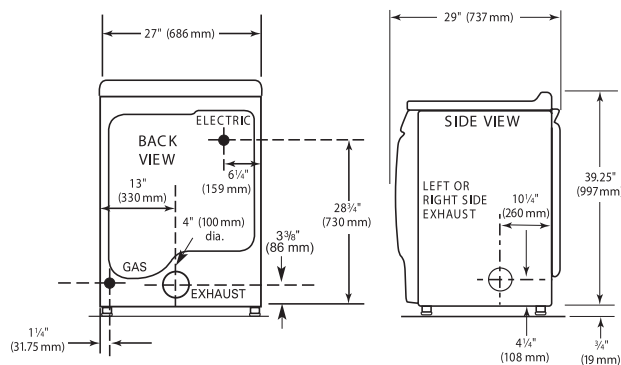

MDE/MDG28PR SUPER-CAPACITY DRYER

MAXIMUM EXHAUST DUCT LENGTH PER NUMBER OF TURNS

Number Of 90° Turns	Rigid Metal Vent	
	Box Hood and Louvered Style	Angled Hood Style
0	135 ft. (41.2 m)	129 ft. (39.3 m)
1	125 ft. (38.1 m)	119 ft. (36.3 m)
2	115 ft. (35.1 m)	109 ft. (33.2 m)
3	106 ft. (32.3 m)	100 ft. (30.5 m)
4	98 ft. (29.9 m)	92 ft. (28.0 m)
	Flexible Metal Vent	
	Box Hood and Louvered Style	Angled Hood Style
0	76 ft. (23.2 m)	62 ft. (18.9 m)
1	71 ft. (21.6 m)	57 ft. (17.4 m)
2	67 ft. (20.4 m)	53 ft. (16.2 m)
3	65 ft. (19.8 m)	51 ft. (15.6 m)
4	63 ft. (19.2 m)	49 ft. (14.9 m)